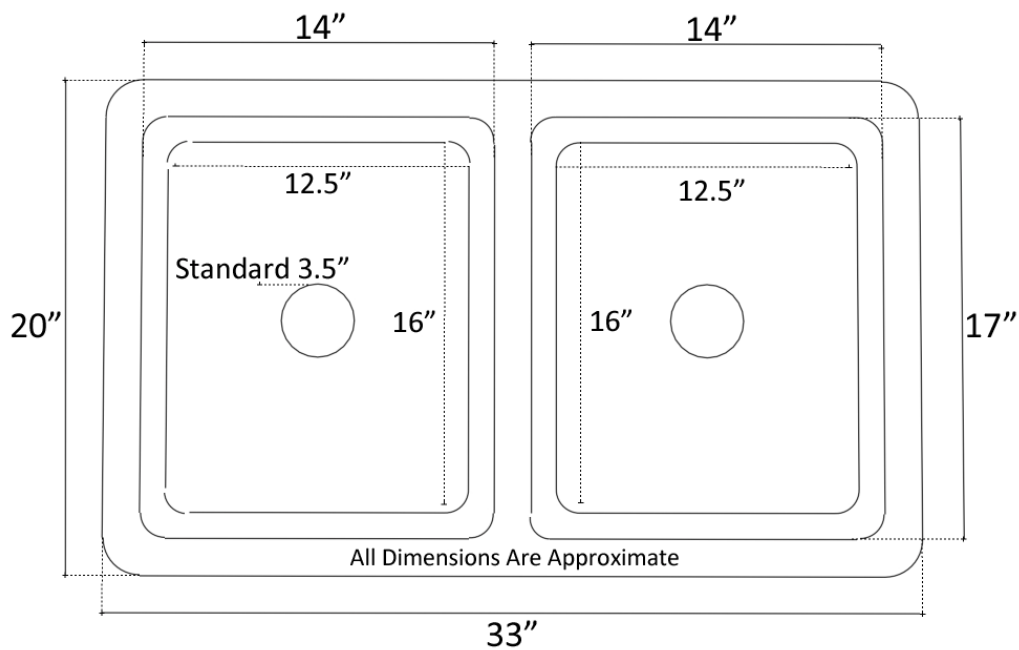

Description:

- Copper
- Undermount
- Use standard 3.5" drain
- Clean with mild soap
No harsh chemicals

Available Finishes:

- DB** Dark Bronze
- WC** Weathered Copper

Available Drains:

- D003** Basket Strainer
- D007** Disposal Flange

DIMENSIONS WILL VARY. DO NOT use this sheet as a guide for countertop cuts.